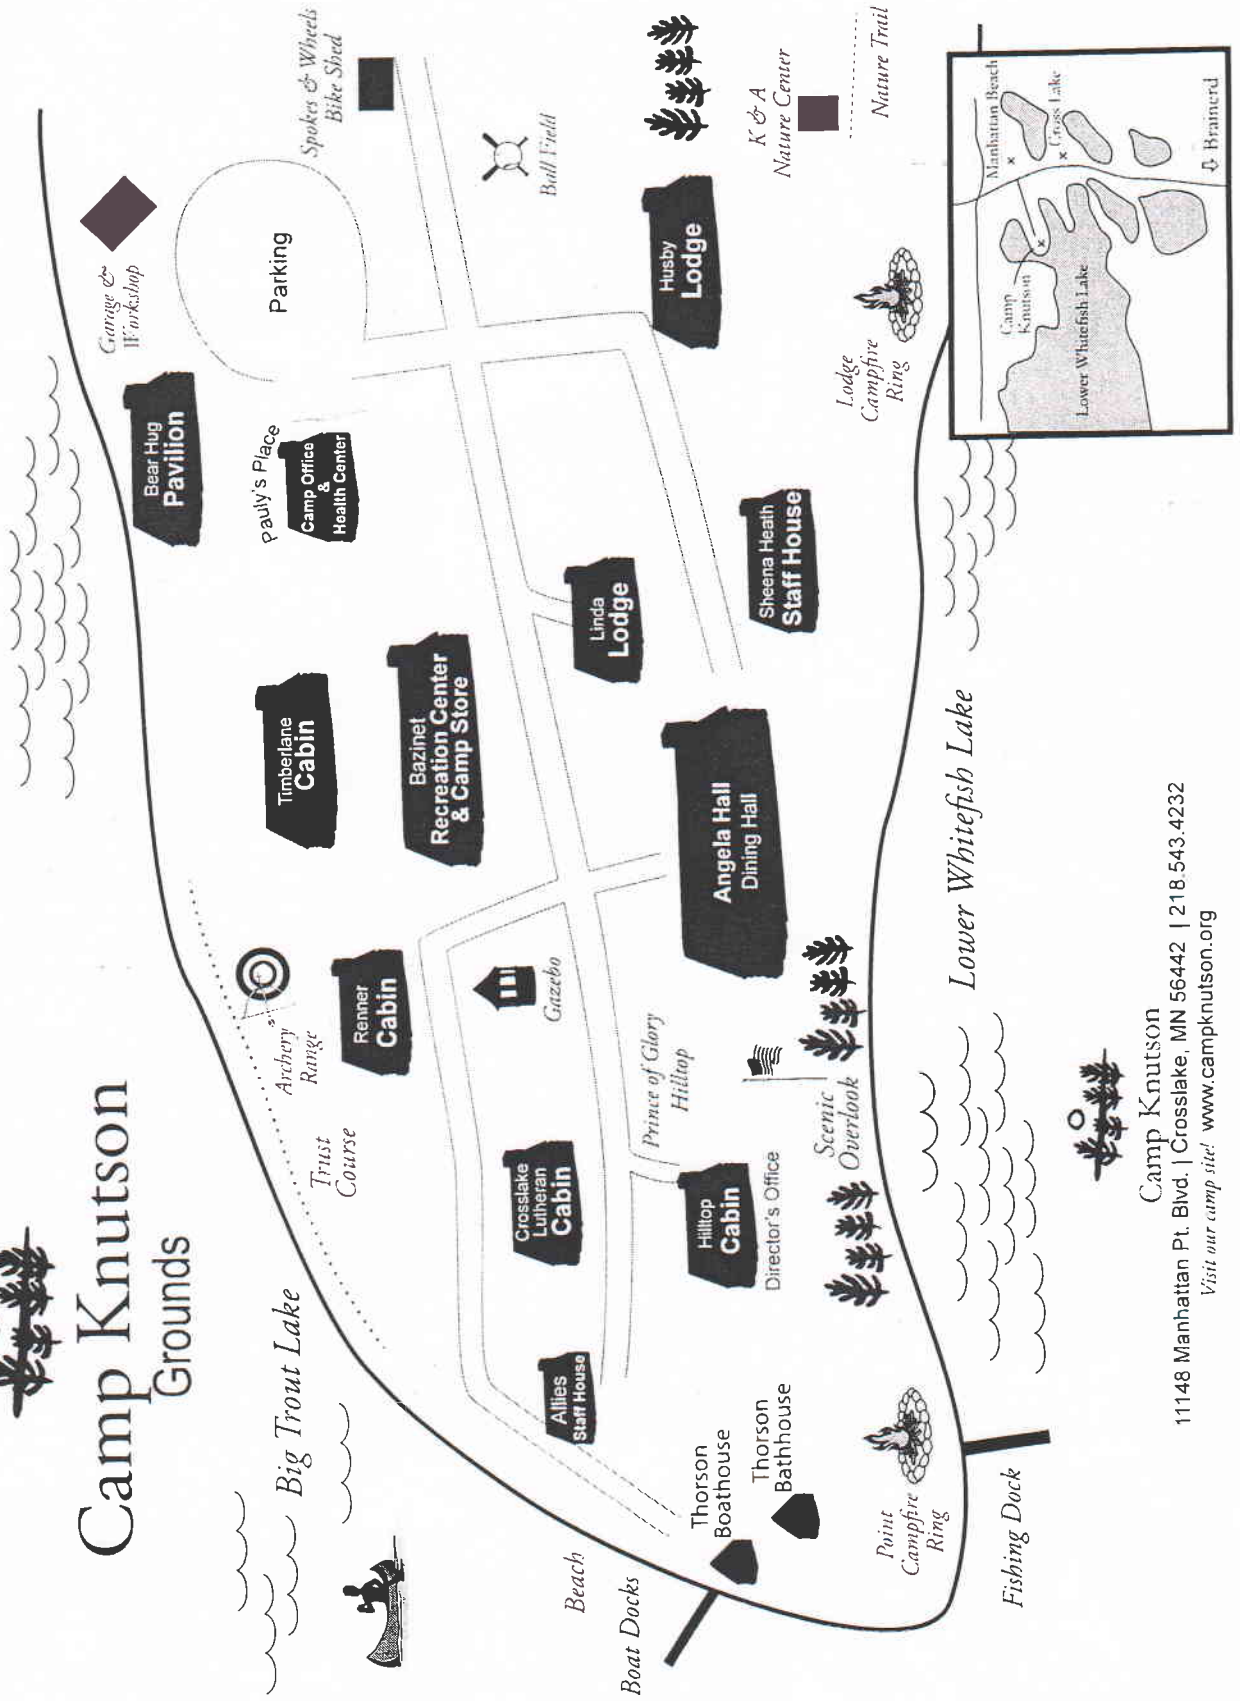

Camp Knutson Grounds

Camp Knutson
 11148 Manhattan Pt. Blvd. | Crosslake, MN 56442 | 218.543.4232
 Visit our camp site! www.campknutson.org